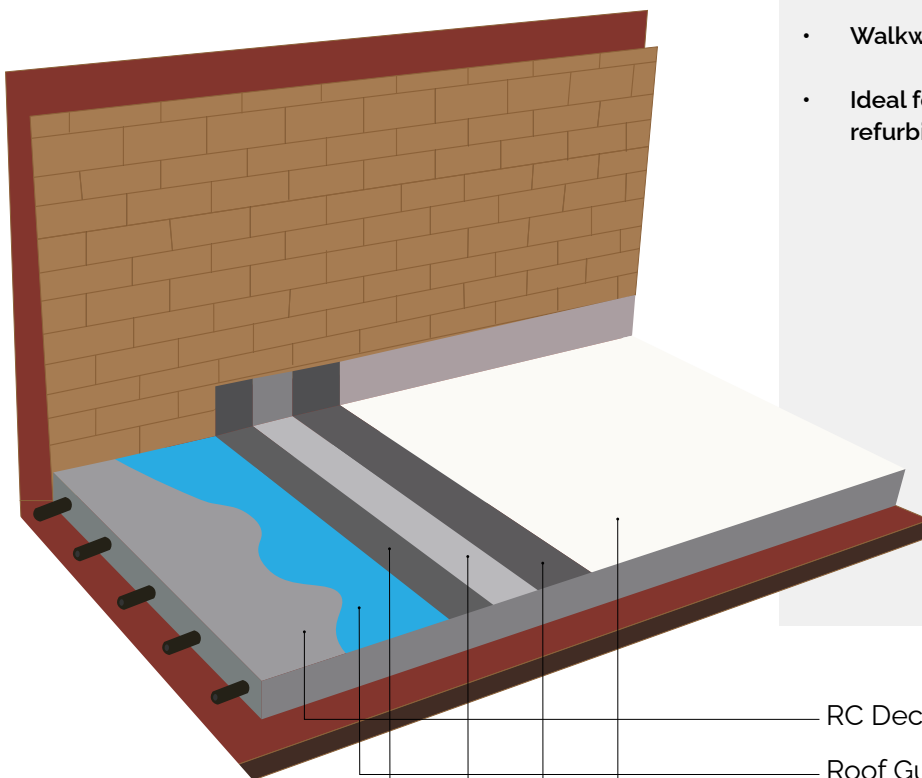

Fields of Application

Experience the future of waterproofing with our innovative cold applied liquid systems. Delta Roof Guard is engineered with advanced technology, offering seamless coverage. With absolutely no requirement for heat application, Delta Roof Guard is the perfect solution for areas where hot works pose a risk.

Get the assurance of a fully bonded substrate, courtesy of our Delta Roof Guard, cold liquid system. It's time to rethink waterproofing, choose Delta Roof Guard for an effortless, secure, and reliable solution.

Uses:

- **Type A Waterproofing solution for below ground and earth-retained structures**
- **Cold or warm roof construction**
- **Green roofs**
- **Balconies and terraces**
- **Podium decks**
- **Car parks**
- **Infrastructure**
- **Walkways**
- **Ideal for new construction and refurbishment projects**