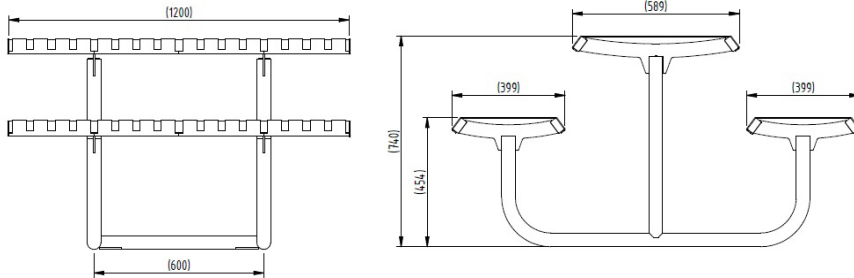

# Easton Picnic Table 1200mm Galvanised, Galvanised & Colour or Stainless

Designed to match the Easton Bench and Seat, the Easton Picnic Bench is a robust, yet aesthetically pleasing picnic bench which is suitable for use in high traffic areas such as schools and parks.

Available bolt down only.

<u>Part Number</u>	<u>Description</u>	<u>Weight (kg)</u>
138 117 117	Easton Picnic Table - Galvanised	74kg
138 117 118	Easton Picnic Table - Galvanised & Colour	74kg
138 117 119	Easton Picnic Table - Stainless Steel Grade 304	73kg

## Product details

- Table - 1200mm x 589mm x 740mm (length x width x height)
- Seat - 1200mm x 399mm x 454mm (length x width x height)
- Overall width - 1387mm
- Galvanised/galvanised & coated finish complete with plastic end caps
- Each picnic table requires 4 x 12mm bolts