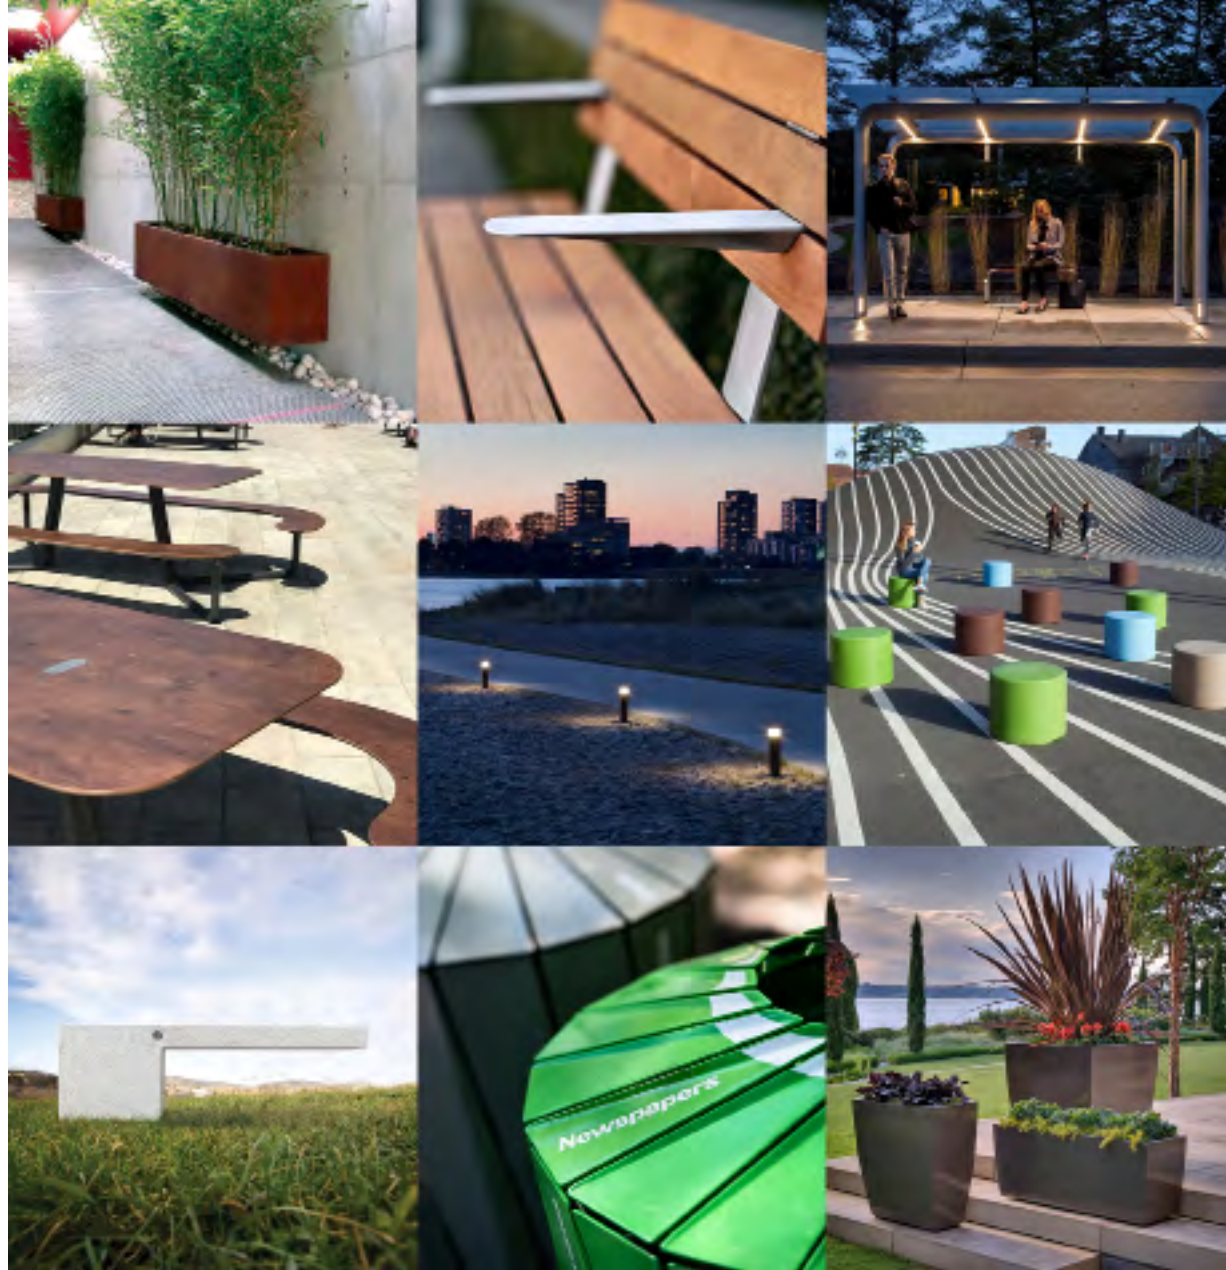

ABOUT ARTFORM URBAN

Artform Urban Furniture is at the cutting edge of integrated landscape design and our mission is to supply the world's most aspirational and design-led street furniture products, bringing to life the visions of Landscape Architects, Designers & Specifiers.

Using our exclusive UK partnerships with leading manufacturers and design studios on the global street furniture stage, we are able to provide world class, exclusive collections of integrated public realm furniture to enhance any external works scheme.

The resulting breadth and depth of architectural products offered by Artform Urban Furniture represent an unparalleled quality and diversity within the UK street furniture industry.

We also provide a full and professional consultative service on tailored and bespoke street furniture design, either adapting an existing product in our range or developing street furniture concepts from the start, to fulfil your aspirations.