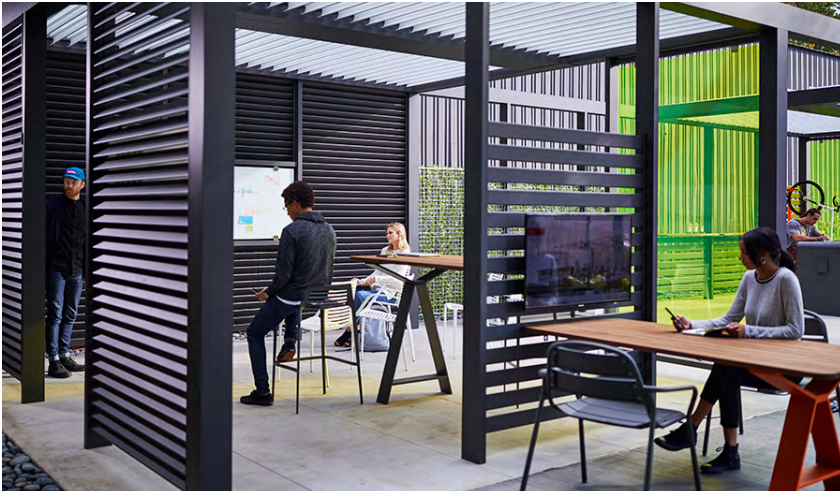

SMART SHELTERS

UPFIT is an adaptive structure with a modern style and endless flexibility to transform spaces into small community hangouts that invite people to create experiences.