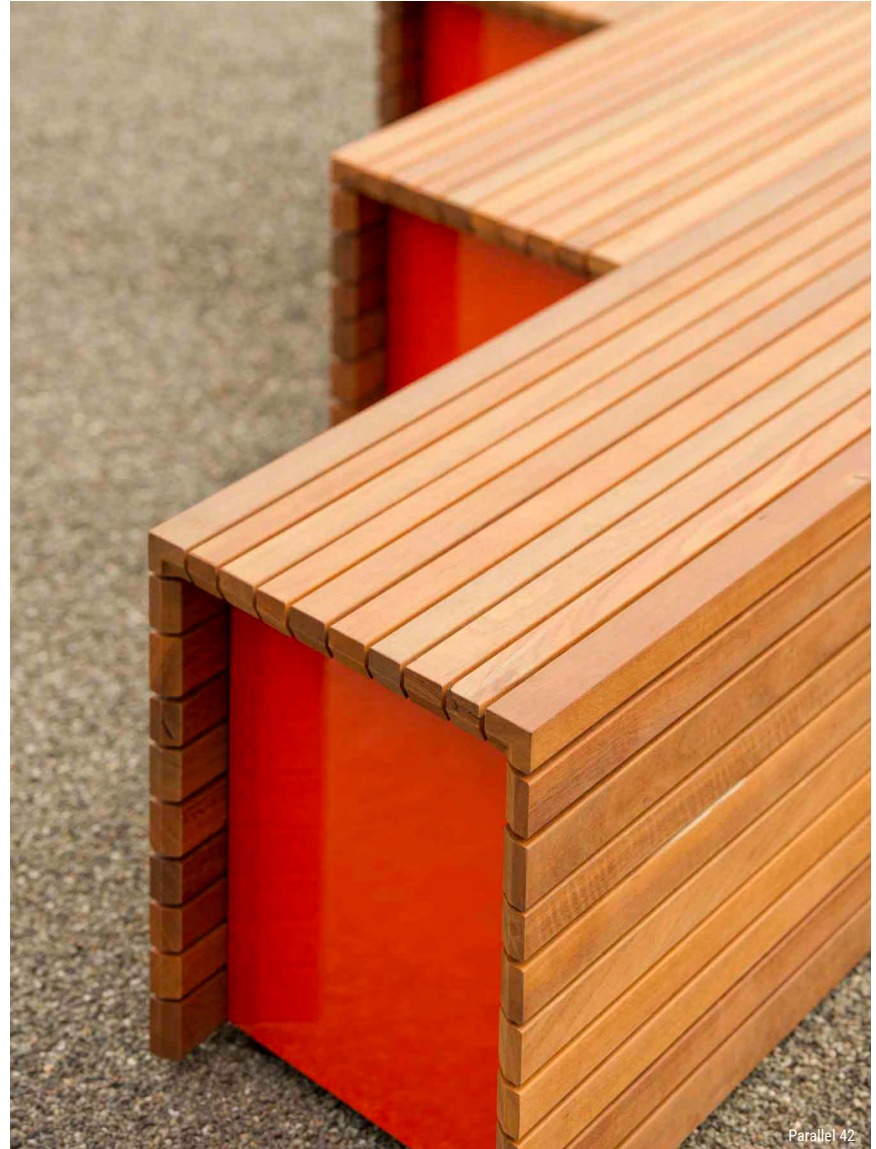

Connect Shelter 2.0 - Cast Aluminium

Size Planter - Corten

FGP Seat - Anodised Aluminium

MATERIALS

Canape Seat - Castle Street, Macclesfield

Parallel 42

Sedis Seat

MATERIALS