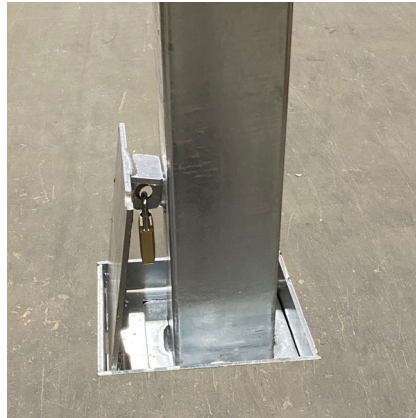

AUTOPA

Square Removable Bollard 1000 Above Ground 50mm - 150mm Square Galvanised

The AUTOPA Square Removable Post is ideal for securing areas where occasional access is needed. The post is locked into the ground socket using a padlock (available separately) and can be removed as required to allow access. Additional ground sockets are available to safely store the post when it is not in use.

The Square Removable Post is available in sizes; 750mm, 900mm and 1000mm above ground. Manufactured from galvanised mild steel as standard and can be colour coated as required (RAL number must be specified at time of order). Also available in Black with a White reflective band.

Product details

- 1000mm (height above ground)
- 3mm wall thickness - 50mm - 100mm
- 5mm wall thickness - 120mm - 150mm
- Socket - 220mm (below ground) - 50mm - 90mm
- Socket - 300mm (below ground) - 100mm - 150mm
- Price excludes padlock to secure

Installation & use

Bolt down to a suitable concrete surface.

Telescopic, removable and concrete in are supplied with welded fixing spikes to ensure firm ground anchorage into concrete.

Telescopic, removable and concrete in require a suitable excavated hole for installing into concrete.